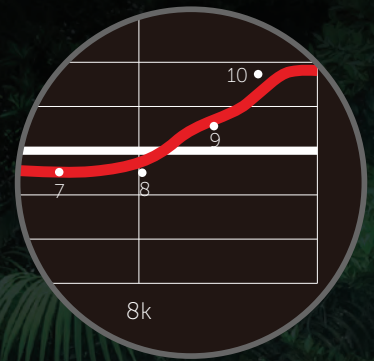

PEQ – SOUND PREFERENCE

EQ – your sound, your way

The E600X/EQ has a built-in professional EQ Graphic Equalizer, a digital sound enhancement not normally found in portable speakers, allowing you to fine tune your music even further. Add more bass, mid-range or treble to get exactly the sound you want.

TECHNICAL SPECIFICATIONS

- VOLTAGE: 7.4V
- INPUT DC POWER: DC 5V 3A
- PEAK OUTPUT: 200W
- DRIVER UNITS: 3Ω + 4Ω * 4
- FREQUENCY: 20hz ~ 18 khz
- S/N: ≥ 100dB
- DISTORTION: ≤ 0.5%

- BLUETOOTH VERSION: 4.2
- BLUETOOTH DISTANCE: 10M
- DRIVER DIAMETER:
  - LOWER DRIVER: 5 inch (50W)
  - UPPER DRIVER: 2.5 inch (20W) * 2
  - HIGH PITCH DRIVER: 1.5 inch (5W) * 2
- SIZE: 143 x 143 x 602 mm / 143 x 143 x 382.5 mm

For more information please contact:

Studio 19 London Ltd.

Park House 15-23 Greenhill Crescent, Watford, Herts, UK WD18 8PH

E: hoj@studio19.london | P: +44 (0) 203 281 7638 | W: www.studio19.london

STUDIO19
LONDON

HEAR EVERYTHING™